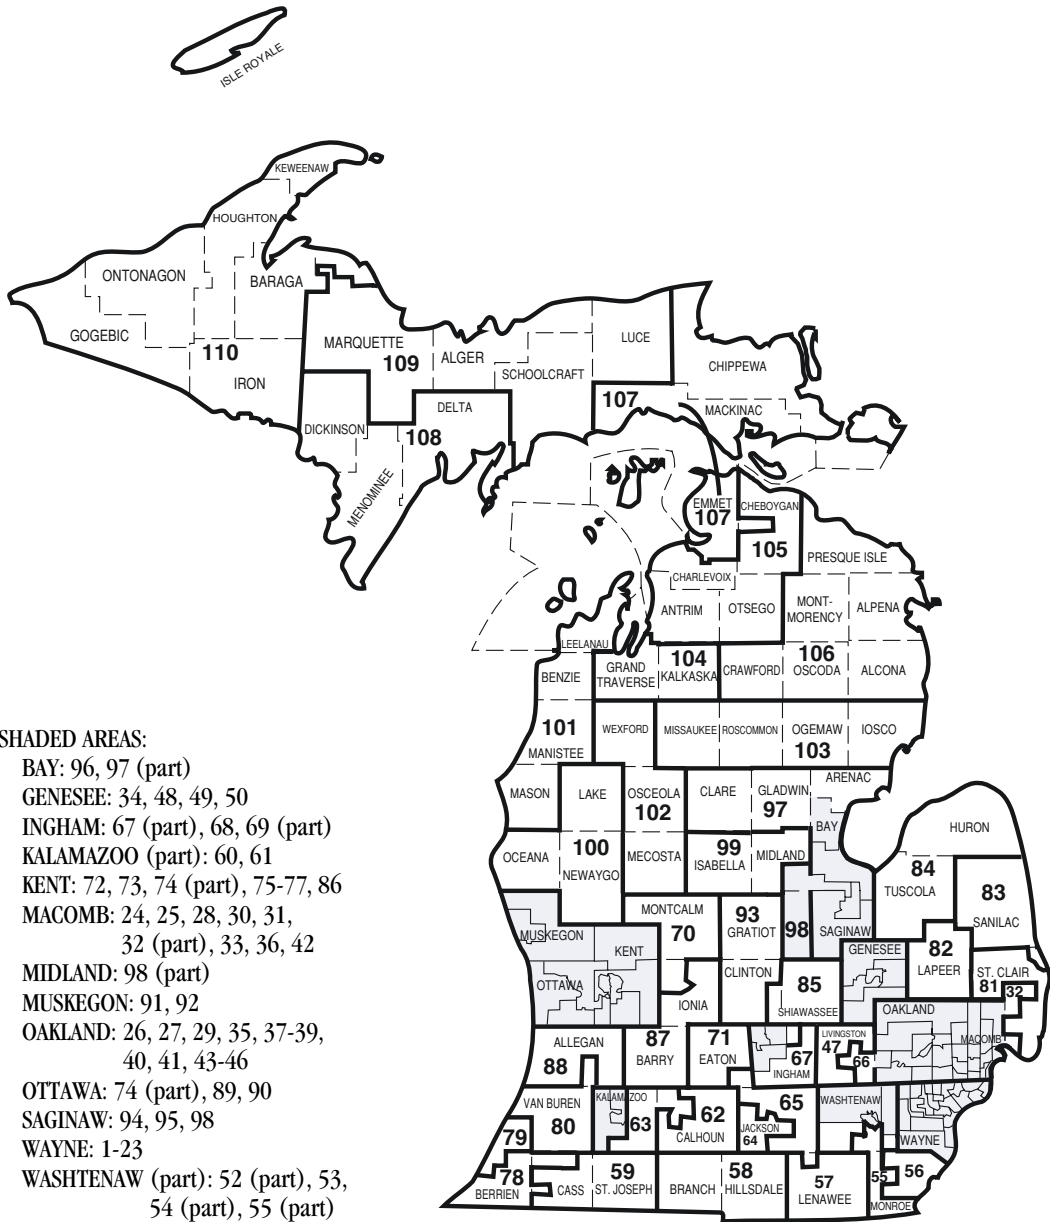

MICHIGAN SENATE DISTRICTS

See succeeding page for Wayne/Oakland/Macomb Counties.

SHADED AREAS:

- BAY: 96, 97 (part)
- GENESEE: 34, 48, 49, 50
- INGHAM: 67 (part), 68, 69 (part)
- KALAMAZOO (part): 60, 61
- KENT: 72, 73, 74 (part), 75-77, 86
- MACOMB: 24, 25, 28, 30, 31, 32 (part), 33, 36, 42
- MIDLAND: 98 (part)
- MUSKEGON: 91, 92
- OAKLAND: 26, 27, 29, 35, 37-39, 40, 41, 43-46
- OTTAWA: 74 (part), 89, 90
- SAGINAW: 94, 95, 98
- WAYNE: 1-23
- WASHTENAW (part): 52 (part), 53, 54 (part), 55 (part)

See succeeding pages for detailed maps of shaded areas.

MICHIGAN HOUSE DISTRICTS